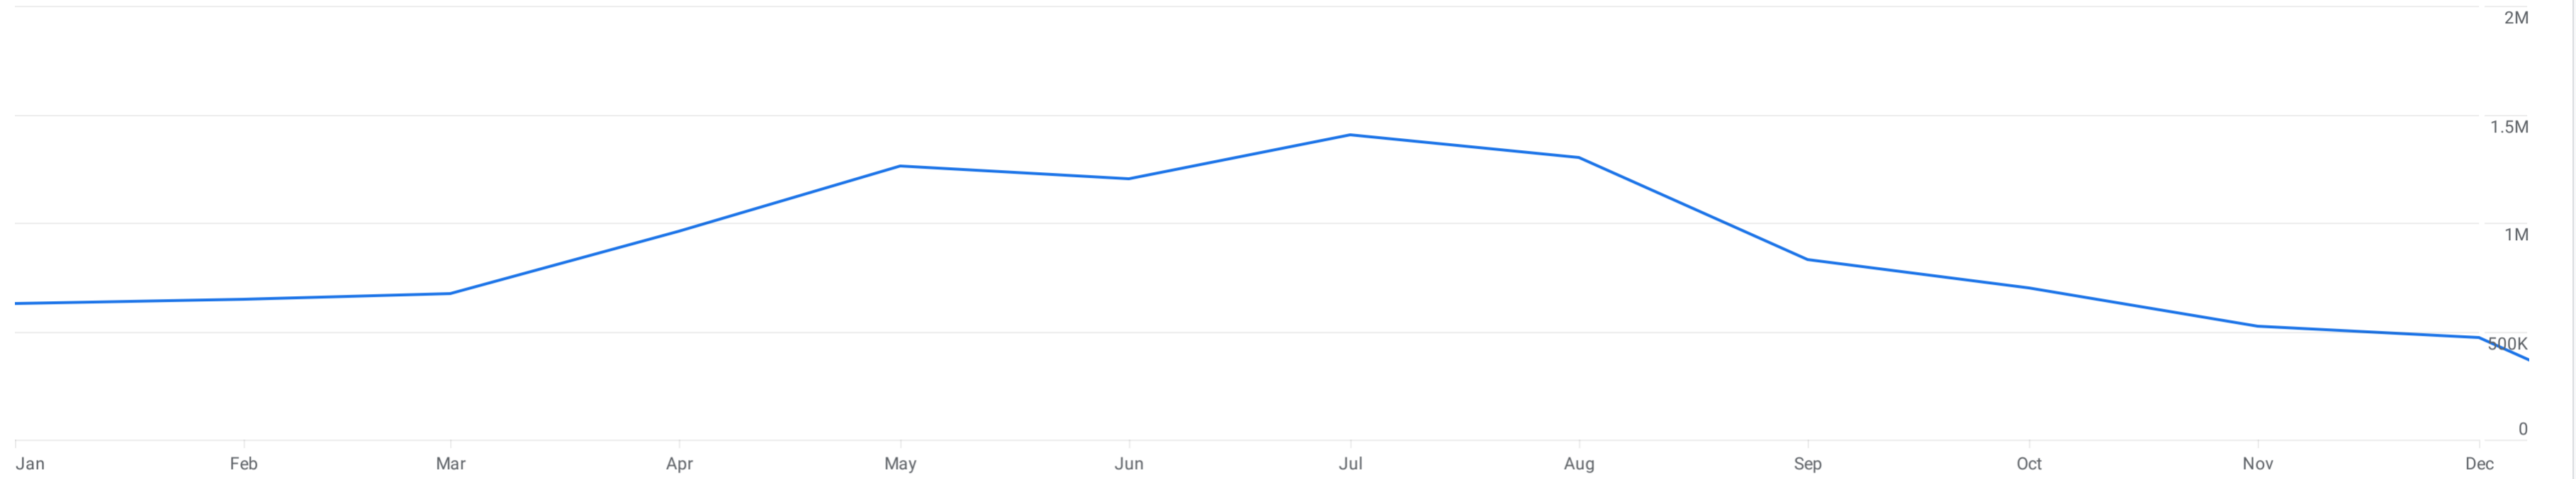

All Users Add comparison +

Custom Jan 1 - Dec 31, 2023

Audiences: Audience

Add filter +

Views by Audience name over time

Search...

Rows per page: 25 1-12 of 12

Audience name	Month	Views	Sessions	Total users	Views per session	Average engagement time per session	Average engagement time	Bounce rate	Engaged sessions	
		10,598,657 100% of total	4,258,422 100% of total	2,388,050 100% of total	2.49 Avg 0%	46s Avg 0%	1m 22s Avg 0%	27.26% Avg 0%	3,097,634 100% of total	
1	All Users	01	624,914	307,610	219,359	2.03	41s	59s	25.62%	228,790
2	All Users	02	648,819	299,667	208,628	2.17	48s	1m 10s	24.37%	226,633
3	All Users	03	674,210	294,985	206,222	2.29	45s	1m 06s	24.33%	223,228
4	All Users	04	957,860	368,328	249,386	2.60	49s	1m 14s	25.47%	274,517
5	All Users	05	1,264,253	437,120	284,645	2.89	52s	1m 21s	25.97%	323,579
6	All Users	06	1,200,586	429,522	282,180	2.80	52s	1m 20s	26.37%	316,272
7	All Users	07	1,402,999	546,508	355,217	2.57	53s	1m 23s	26.56%	401,349
8	All Users	08	1,300,386	521,056	332,728	2.50	51s	1m 21s	26.49%	383,048
9	All Users	09	827,525	323,305	228,241	2.56	44s	1m 04s	26.33%	238,185
10	All Users	10	698,983	268,309	180,827	2.61	31s	46s	25.52%	199,836
11	All Users	11	525,896	233,013	161,854	2.26	29s	43s	25.95%	172,546
12	All Users	12	472,226	223,138	166,562	2.12	31s	42s	26.82%	163,299