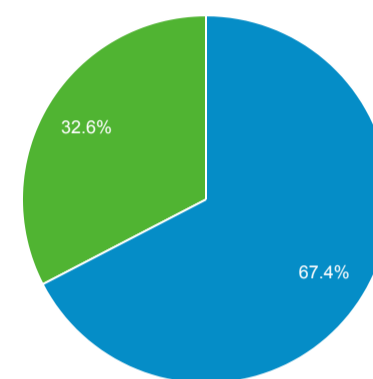

Users 232,526	New Users 172,194	Sessions 316,569	Number of Sessions per User 1.36
Pageviews 775,179	Pages / Session 2.45	Avg. Session Duration 00:01:38	Bounce Rate 70.92%

■ New Visitor ■ Returning Visitor